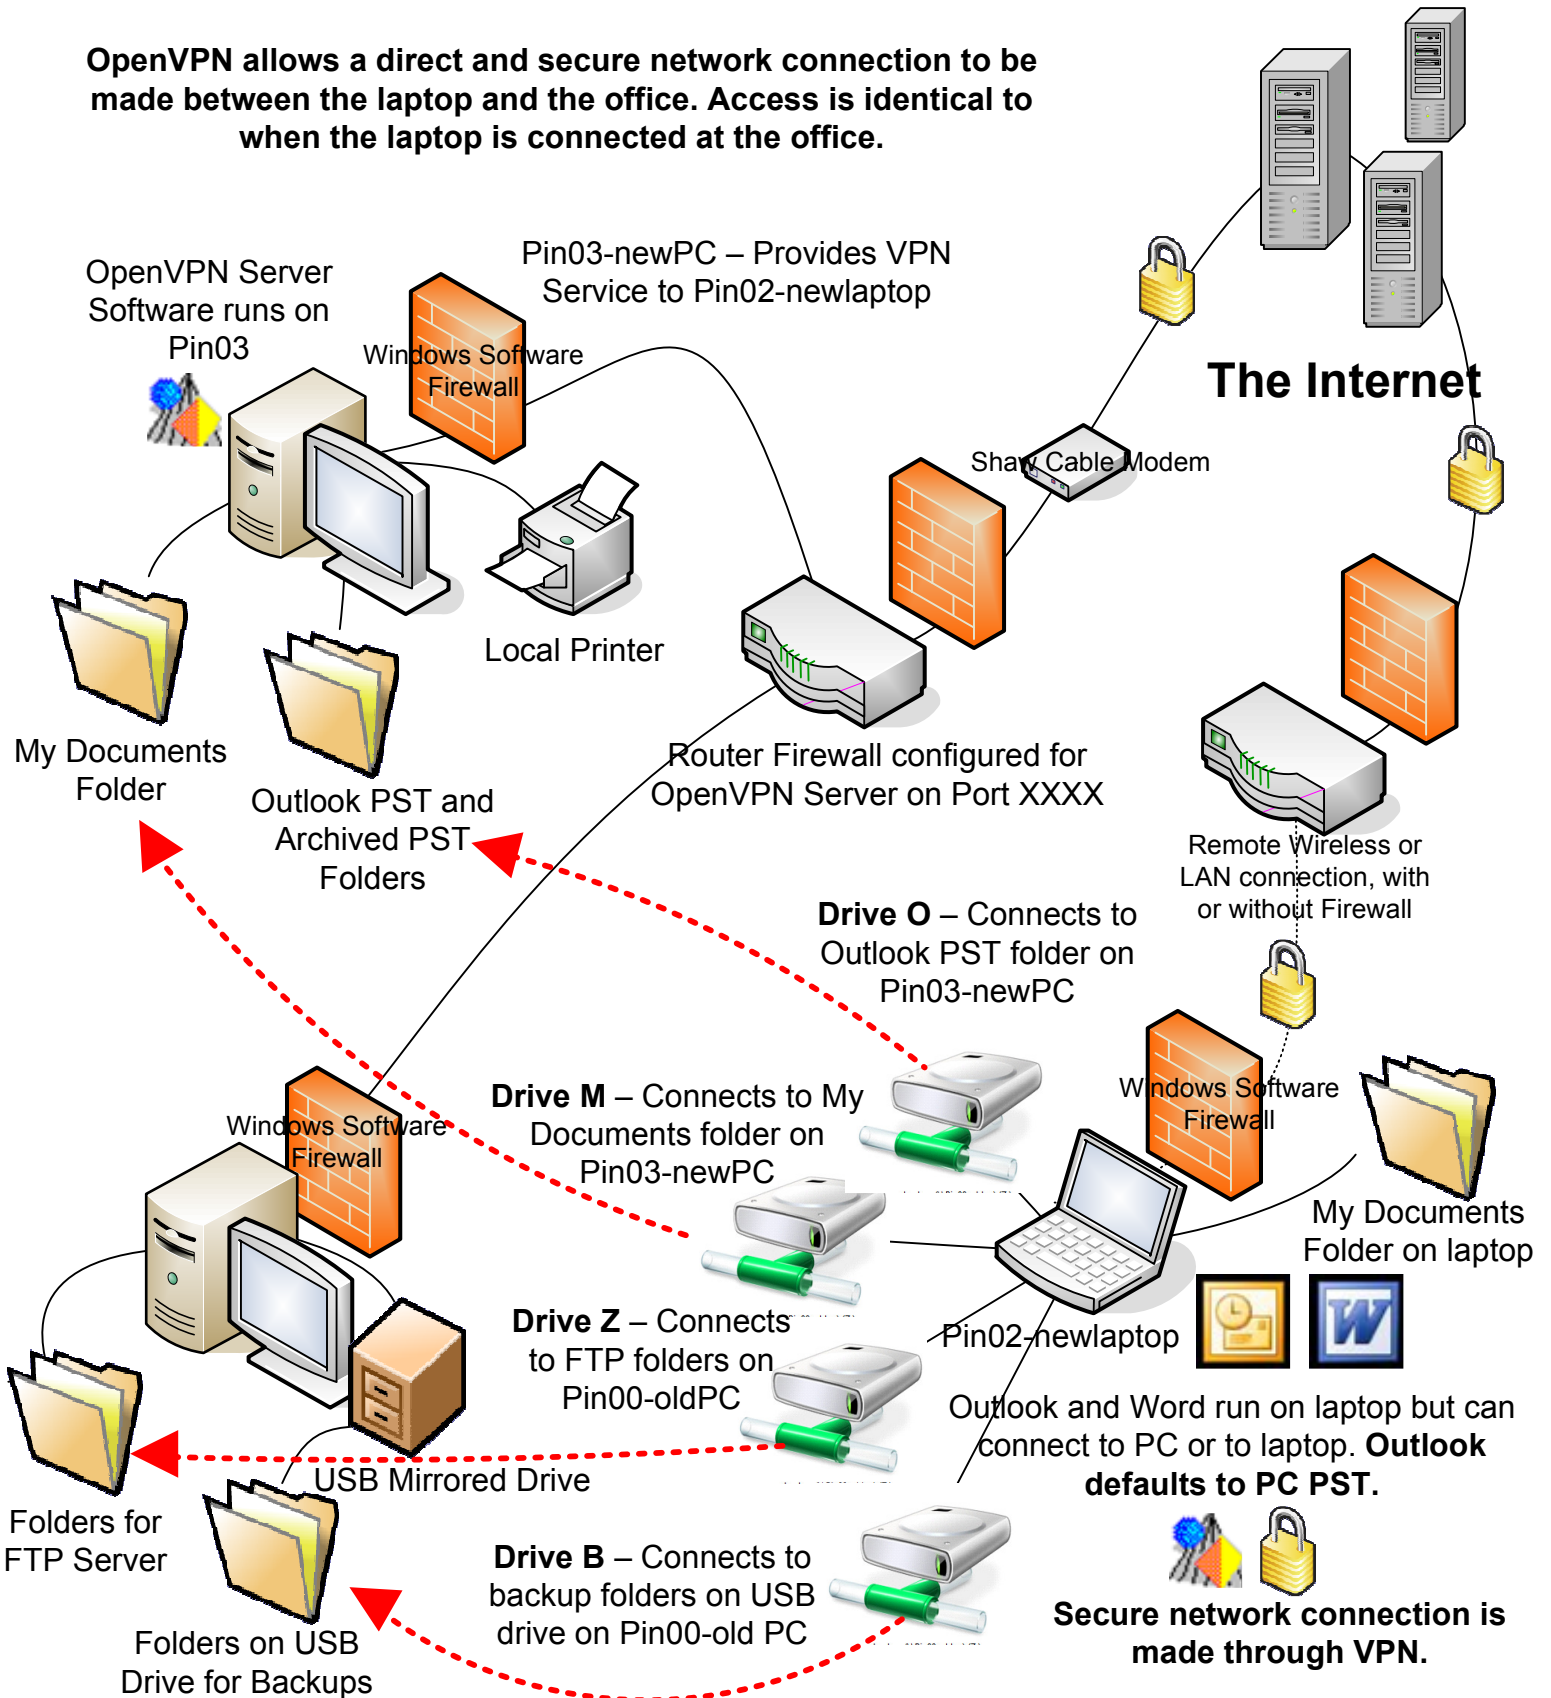

PIN Services Network Diagram Showing How Virtual Private Network (VPN) Works

OpenVPN allows a direct and secure network connection to be made between the laptop and the office. Access is identical to when the laptop is connected at the office.

Solid Lines show cable connections, dotted lines are wireless connections.

Routes with red exclamation marks are insecure. Routes with locks are secure.

NOTE: These are not separate wires, just different ways of sending data – one is encrypted, the other is not. Red dotted lines show what shared folders mapped drives connect to, not physical connections